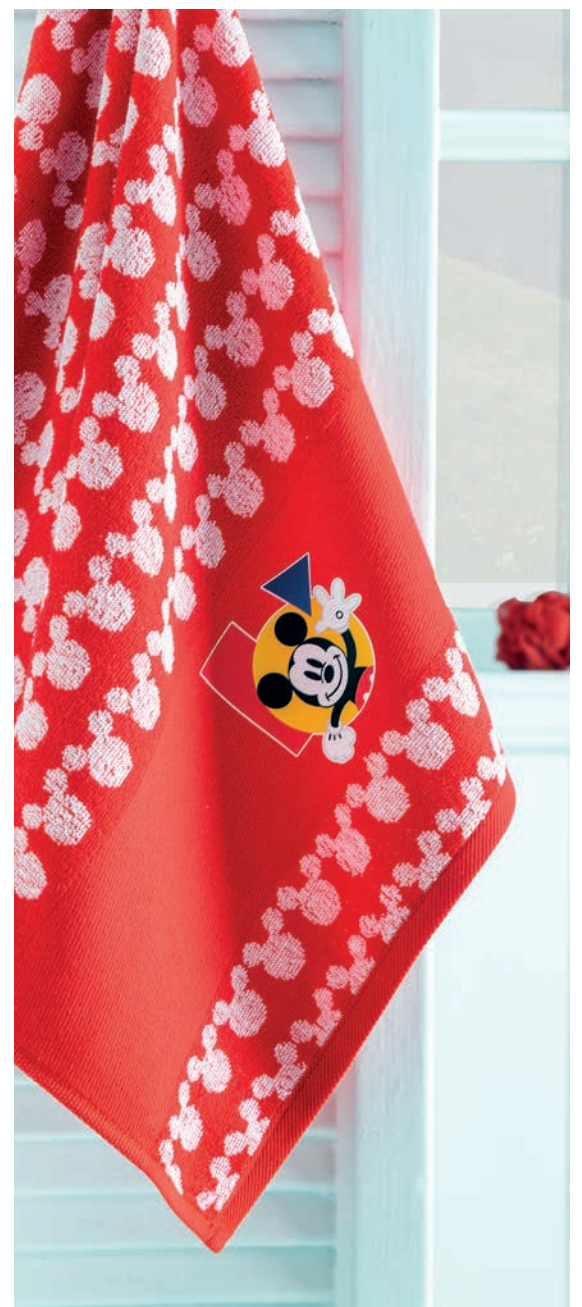

MICKEY MOUSE ENJOY

Free Set

50 x 80 cm Towel | Bathrobe